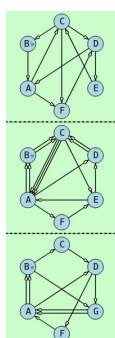

Mutating

Mutations of a Theme by Cornelis Thymanszoon Padbrué

Lemo Utan

Lively ♩ = 180

Distillation

Flute

B♭ Clarinet

Bassoon

8

Mutations on D

9

To Coda

Fl.

B♭ Cl.

Bsn.

8

Mutations on F/G

17

D.C. al Coda

Fl.

B♭ Cl.

Bsn.

8

Mutations on Bb

25

Fl.

B♭ Cl.

Bsn.

8

simile

simile

simile