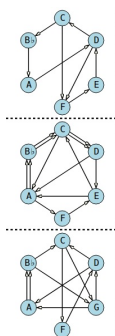

Mutating

Mutations of a Theme by Cornelis Thymanszoon Padbrué

Lemo Utan

Lively ♩ = 180

Distillation

Flute

B♭ Clarinet

Bassoon

8

Mutations on D

9

To Coda

Fl.

B♭ Cl.

Bsn.

8

Mutations on F/G

17

D.C. al Coda

Fl.

B♭ Cl.

Bsn.

8

Mutations on Bb

25

Fl.

B♭ Cl.

Bsn.

8

simile

simile

simile